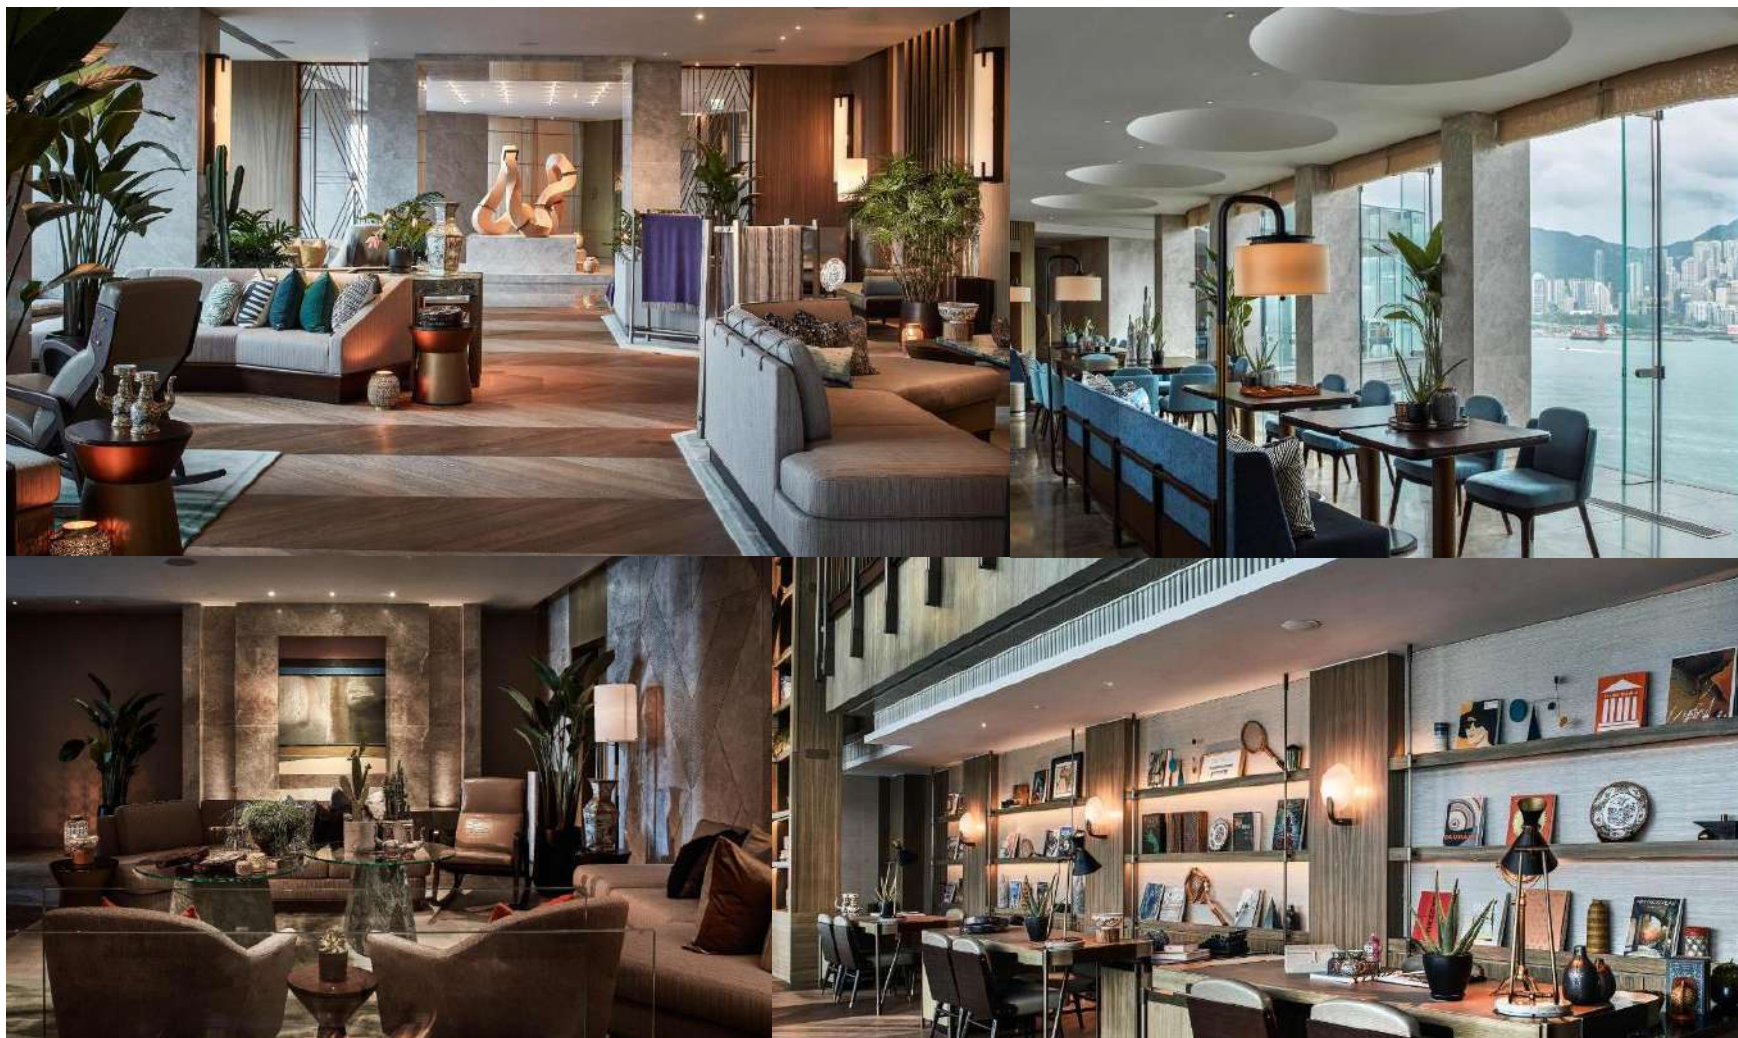

K11 ARTUS

we create
we are artisans
we are csv.