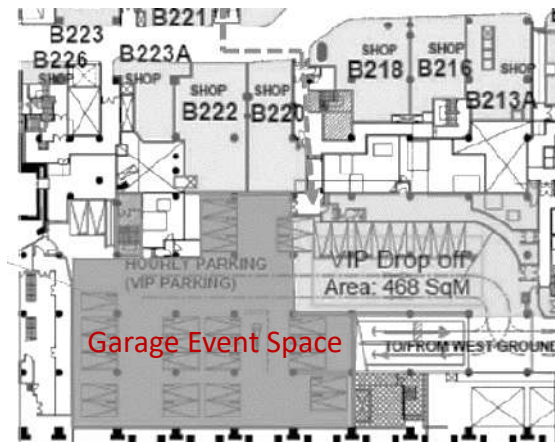

Scan for  
More Details

**Location**

**Multi-function**

B2, K11 MUSEA, Tsim Sha Tsui

Cocktail Reception/ Product Launch

- Multi-function space
- 1,250 sq. ft (116 sq. m.)

we create  
we are artisans  
we are csv.