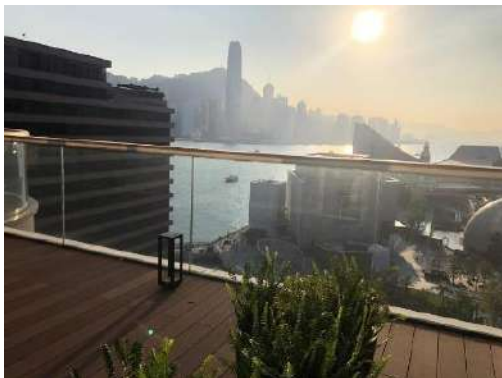

Suite 847, 8/F

749 sq. ft. (interior) + 973 sq. ft. (exterior)