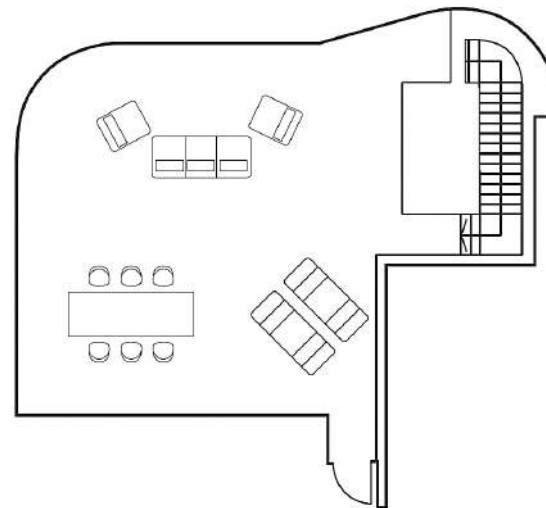

K11 ARTUS

- Open deck with panoramic views of Victoria Harbour
- Accommodate up to 30 guests
- Perfect for cocktail reception, celebratory occasions etc.

Suite 1631, 16/F

1,100 sq. ft. (interior) +
2,108 sq. ft. (exterior)