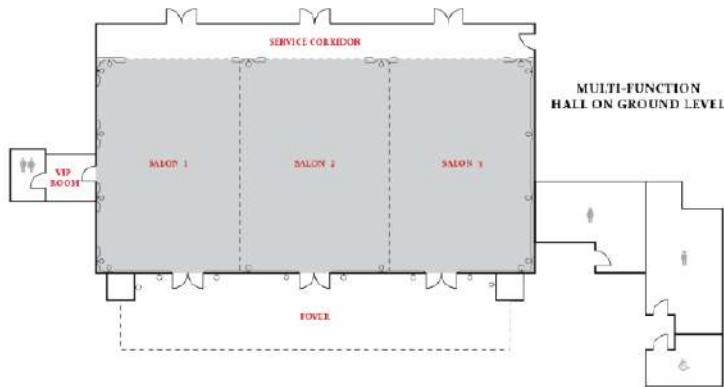

HONG KONG GOLF & TENNIS ACADEMY

As a **private sports-wellness destination** in Sai Kung, the academy is run by a professional team that serves local privileged elite. It not only offers programmes from two world-renowned golf and tennis training academies, but also provides beautifully crafted ancillary facilities that suits to a range of events including team-building, cocktail parties, conferences and gala themed events.

Scan for
More Details

Location	Multi-function
81 Tai Chung Hau, Sai Kung	Team Building/ Cocktail Reception/ Corporate Meeting & Conference

- Multi-function rooms with 2,600 sq. ft. bathed in natural daylight and 12-foot high ceilings
- Pillar-less space can be divided into three standalone rooms
- Bespoke personalized team building golf & tennis programs by world-renowned PGA of America Institute and Rafa Nadal Academy
- Exclusive accommodations with lush natural surroundings

CAPACITY CHART

Room Name	Room Dimension (Lx WxH)	Room Size	Banquet	Cocktail	Theatre	Classroom	Boardroom	U-Shape
Salon 1	sq. ft 22.6' x 36.1' x 12.1' sq. m. 6.9m x 11m x 3.7m	816 76	30	55	48	30	30	26
Salon 2	sq. ft 23.4' x 36.1' x 12.1' sq. m. 7.4m x 11m x 3.7m	877 81	30	60	60	30	30	26
Salon 3	sq. ft 24.9' x 36.1' x 12.1' sq. m. 7.6m x 11m x 3.7m	899 84	40	60	80	30	30	20
Salon 1&2	sq. ft 42.2' x 36.1' x 12.1' sq. m. 14.4m x 11m x 3.7m	1704 158	60	117	120	81	48	42
Salon 2&3	sq. ft 49.5' x 36.1' x 12.1' sq. m. 15.1m x 11m x 3.7m	1787 166	70	123	150	78	48	42
Salon 1-3	sq. ft 72.5' x 36.1' x 12.1' sq. m. 22.1m x 11m x 3.7m	2617 243	120	200	200	105	78	72
Foyer	sq. ft 72.5' x 20.3' x 12.1' sq. m. 22.1m x 6.2m x 3.7m	1472 137		100				

we create
we are artisans
we are csv.

The Artisanal Movement