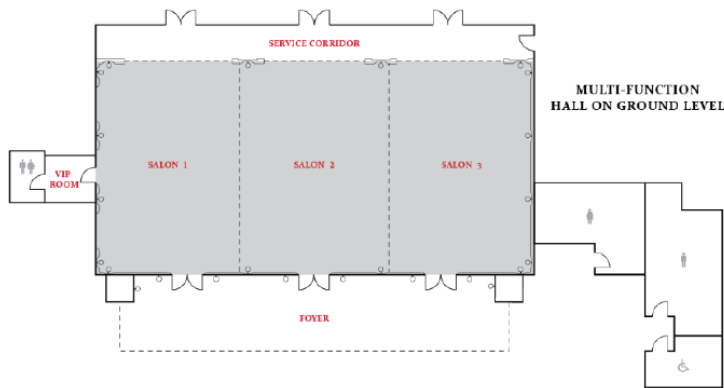

Scan for
More Details

Location

Multi-function

B2, K11 MUSEA, Tsim Sha Tsui

Cocktail Reception/ Product Launch

- Multi-function space
- 1,250 sq. ft (116 sq. m.)

we create
we are artisans
we are csv.

HONG KONG GOLF & TENNIS ACADEMY

Scan for
More Details

Location	Multi-function
81 Tai Chung Hau, Sai Kung	Team Building/ Cocktail Reception/ Corporate Meeting & Conference

- Multi-function rooms with 2,600 sq. ft. bathed in natural daylight and 12-foot high ceilings
- Pillar-less space can be divided into three standalone rooms
- Bespoke personalized team building golf & tennis programs by world-renowned PGA of America Institute and Rafa Nadal Academy
- Exclusive accommodations with lush natural surroundings

CAPACITY CHART

Room Name	Room Dimension (L x W x H)	Room Size	Banquet	Cocktail	Theatre	Classroom	Boardroom	U-Shape
Salon 1	sq. ft 22.6' x 36.1' x 12.1' sq. m. 6.9m x 11m x 3.7m	816 76	30	55	48	30	30	26
Salon 2	sq. ft 23.4' x 36.1' x 12.1' sq. m. 7.4m x 11m x 3.7m	877 81	30	60	60	30	30	26
Salon 3	sq. ft 24.9' x 36.1' x 12.1' sq. m. 7.6m x 11m x 3.7m	899 84	40	60	80	30	30	20
Salon 1&2	sq. ft 42.2' x 36.1' x 12.1' sq. m. 14.4m x 11m x 3.7m	1704 158	60	117	120	81	48	42
Salon 2&3	sq. ft 49.5' x 36.1' x 12.1' sq. m. 15.1m x 11m x 3.7m	1787 166	70	123	150	78	48	42
Salon 1-3	sq. ft 72.5' x 36.1' x 12.1' sq. m. 22.1m x 11m x 3.7m	2617 243	120	200	200	105	78	72
Foyer	sq. ft 72.5' x 20.3' x 12.1' sq. m. 22.1m x 6.2m x 3.7m	1472 137		100				