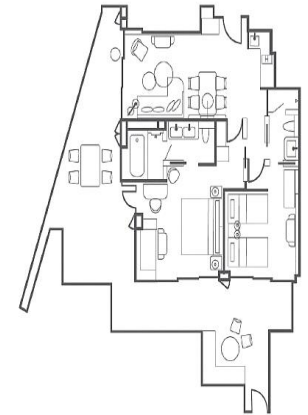

Suite 802, 8/F
1,144 sq. ft. (interior) + 946 sq. ft. (exterior)

we create
we are artisans
we are csv.