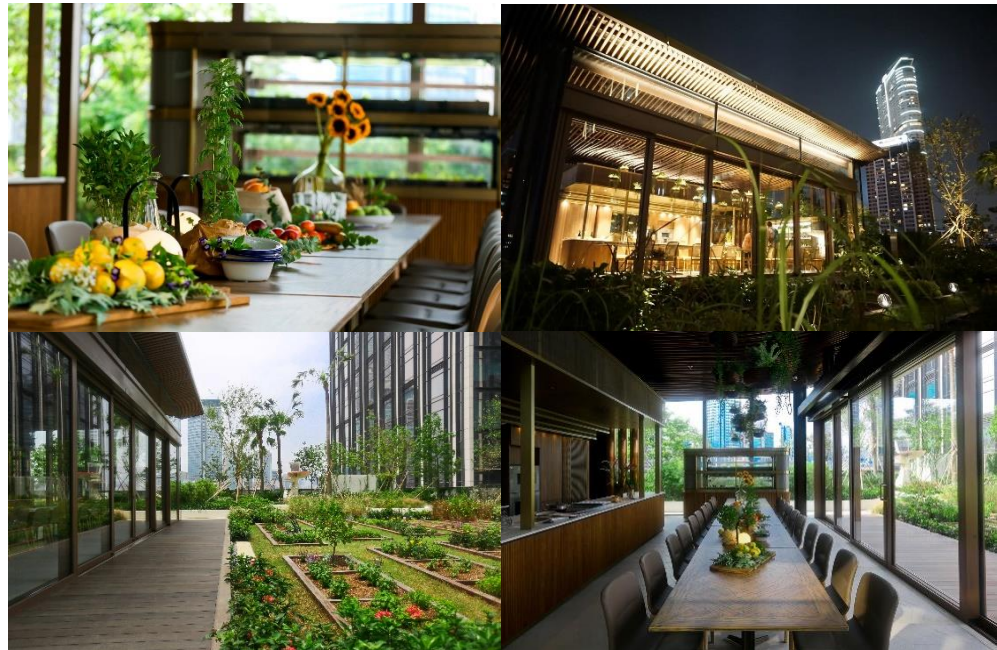

NATURE DISCOVERY PARK

Being Hong Kong's first urban biodiversity museum and **sustainability-themed education park**, where guests are welcomed by an outdoor-aquarium and elegant farm house, followed by a stunning greenery and harbour view. Nature Discovery Park is a venue set to impress and create a memorable event experience for your guests.

Scan for
More Details

Location

8/F, K11 MUSEA, Tsim Sha Tsui

Event Nature

Private Dining/Offsite Meeting/ Business Seminar /
Workshop/ Team-building/Cocktail Reception/
Product Launch

- Unique offerings including Sustainability guided tours,
- Farm-to-table experience with customized low carbon menu

Capacity

Standing (Pax)	Seated (Pax)	Long Table/Banquet (Pax)	Theatre (Pax)
60	-	22	40

we create
we are artisans
we are csv.

The Artisanal Movement

新世界發展
New World Development