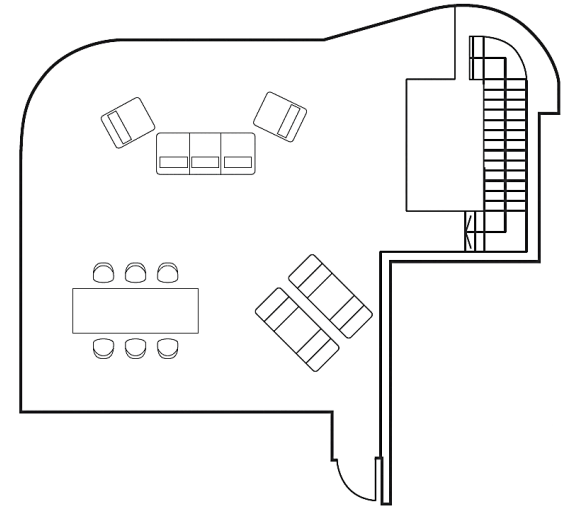

Capacity

Standing (Pax)	Seated (Pax)	Long Table/Banquet (Pax)	Theatre (Pax)
60	-	22	40

we create
we are artisans
we are csv.

The Artisanal Movement

新世界發展
New World Development

K11 ARTUS

we create
we are artisans
we are csv.

K11 ARTUS

- Open deck with panoramic views of Victoria Harbour
- Accommodate up to 30 guests
- Perfect for cocktail reception, celebratory occasions etc.

Suite 1631, 16/F
1,100 sq. ft. (interior) +
2,108 sq. ft. (exterior)