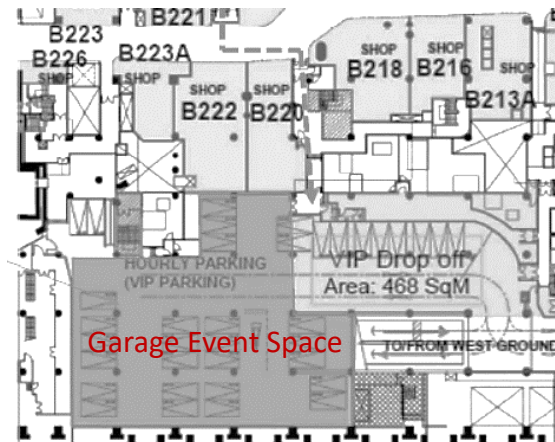

Scan for
More Details

Location

Multi-function

B2, K11 MUSEA, Tsim Sha Tsui

Cocktail Reception/ Product Launch

- Multi-function space
- 1,250 sq. ft (116 sq. m.)

we create
we are artisans
we are csv.

HONG KONG GOLF & TENNIS ACADEMY